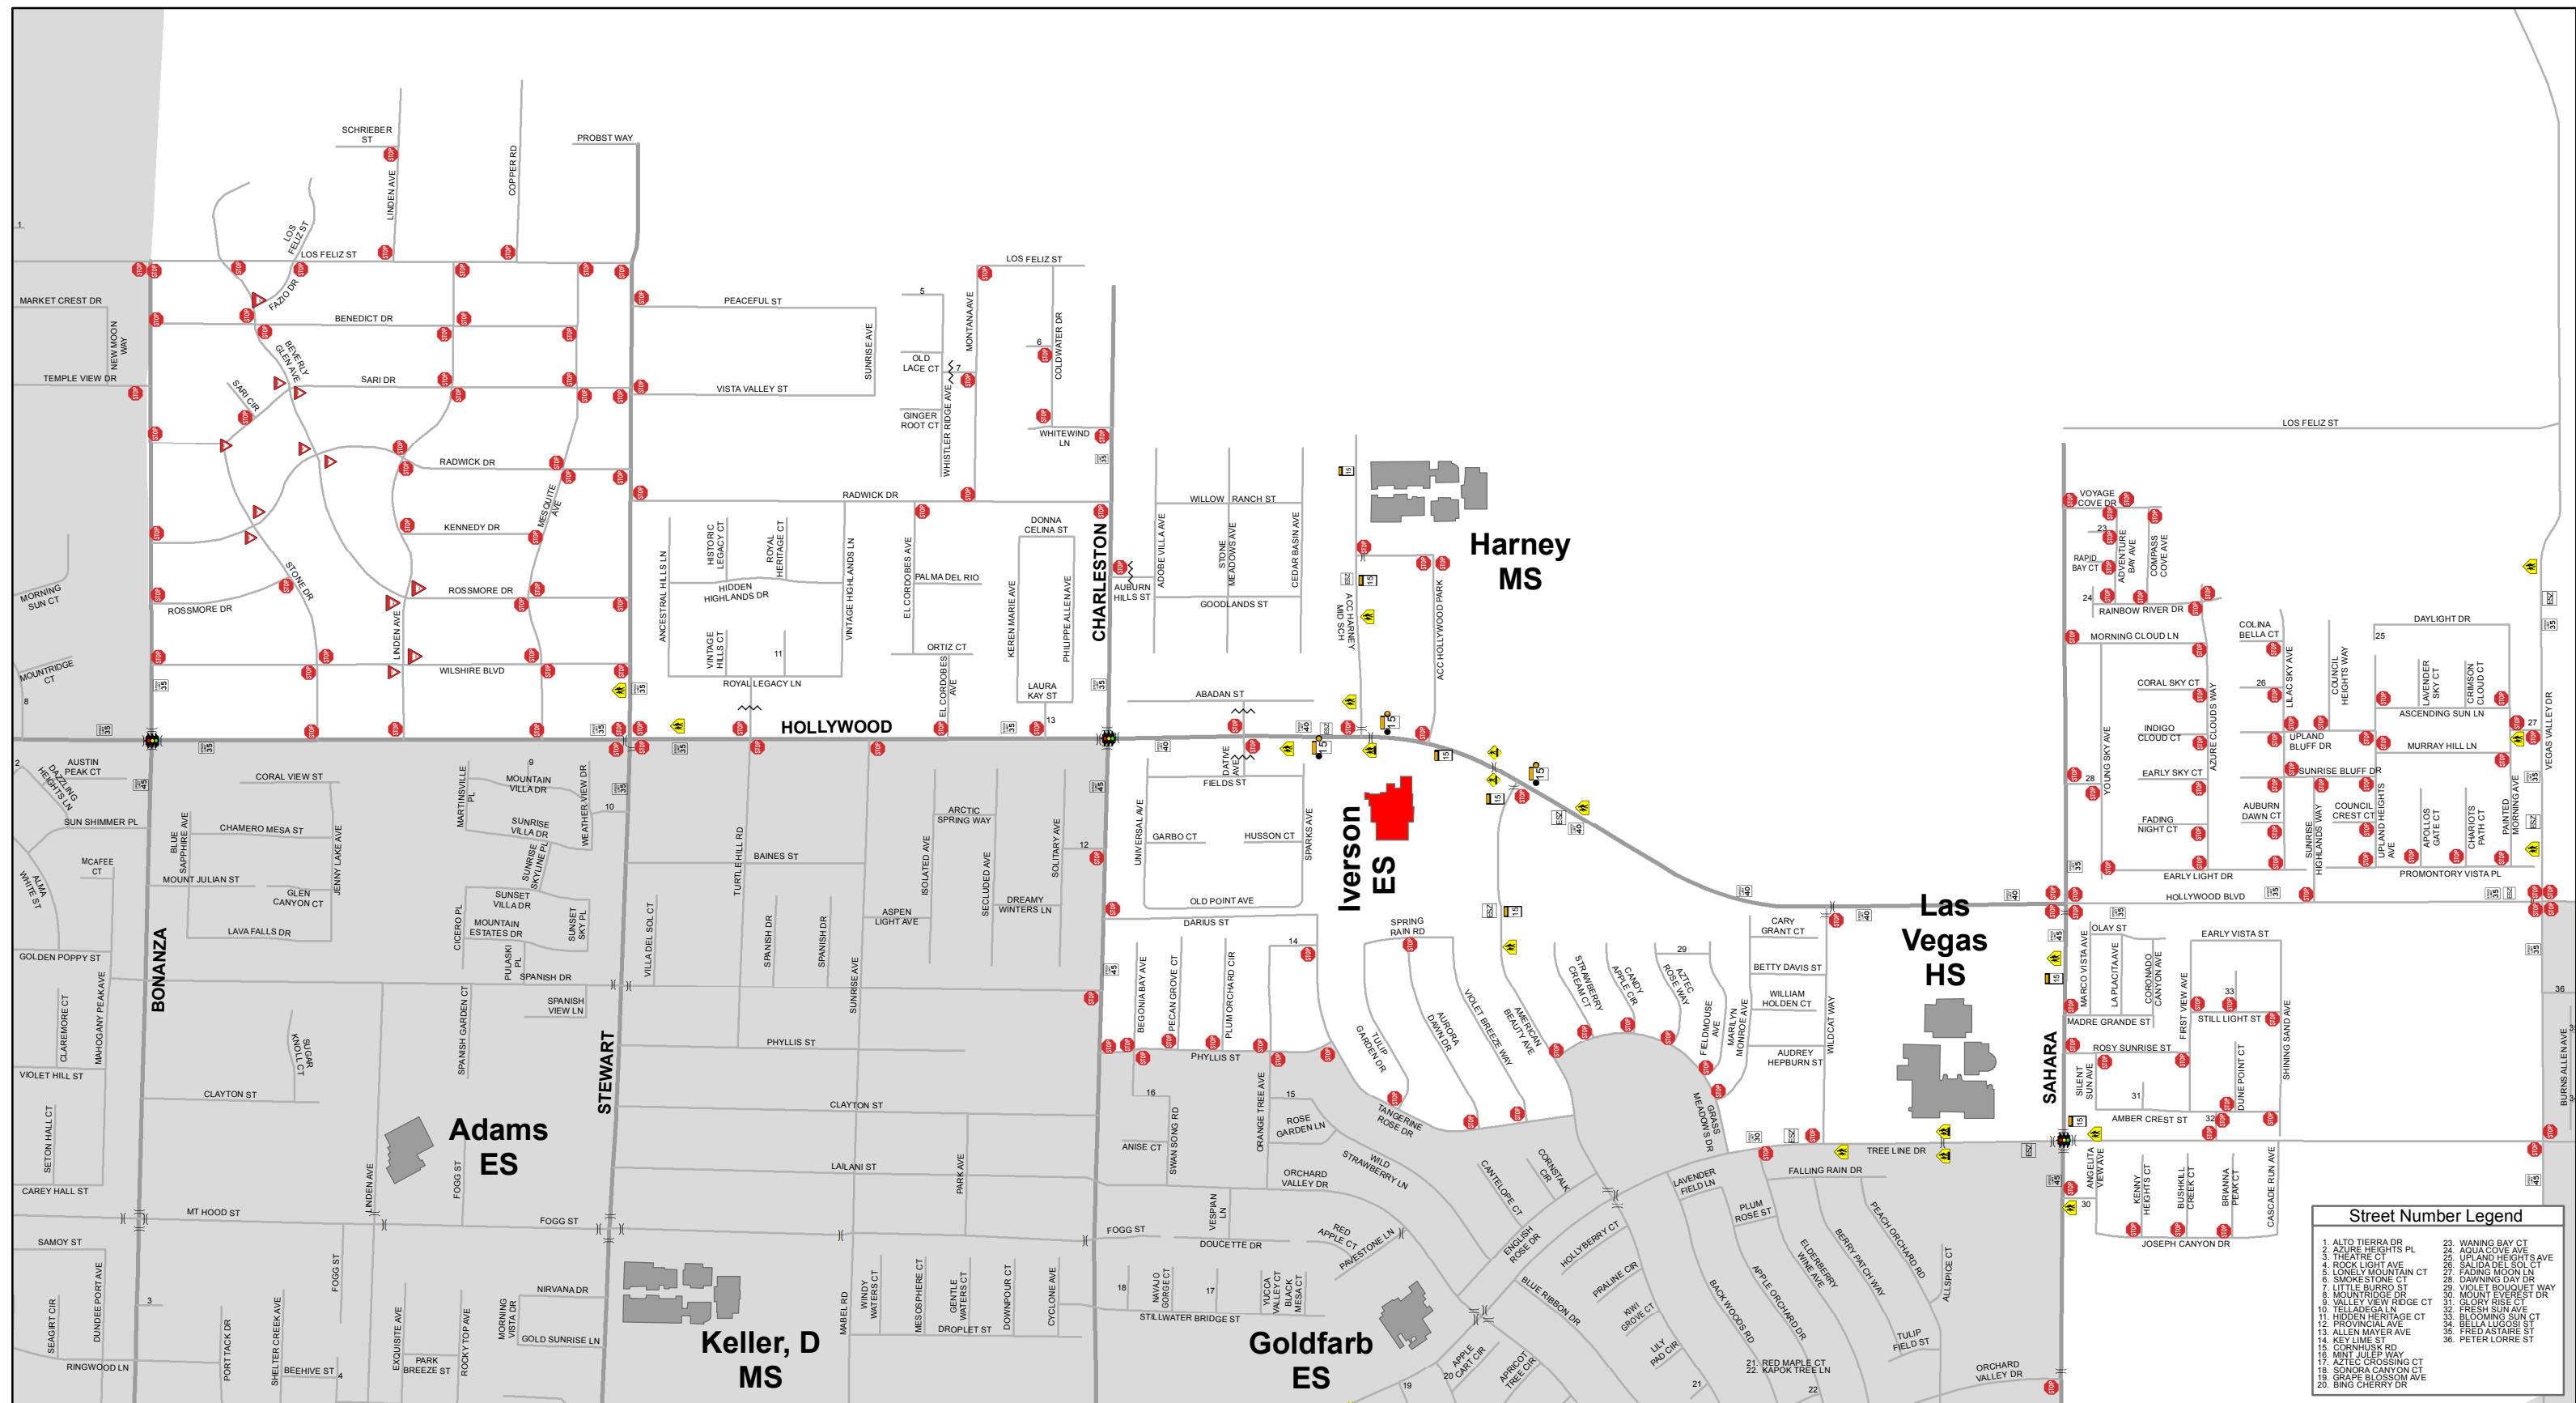

DISCLAIMER:

This map is provided to assist parents/guardians and students in the selection of a walking/bicycling route to and from school. The location of traffic control devices and roadway conditions will change, so parents/guardians must continually review the route with their child/children. This information is provided for information purposes only. Nothing herein is warranted by Clark County, and no liability is assumed by Clark County or the Clark County School District for the information provided, including but not limited to the accuracy of the data shown herein. Speed limits are 25 mph unless otherwise noted. For more information see <http://www.clarkcountynv.gov/depts/public_works/Pages/default.aspx>

Mervin Iverson Elementary School

Bell Times
9:15 AM - 3:26 PM

Legend

- Clark County
- Boulder City
- City of Henderson
- City of Las Vegas
- City of Mesquite
- City of North Las Vegas

2014-2015